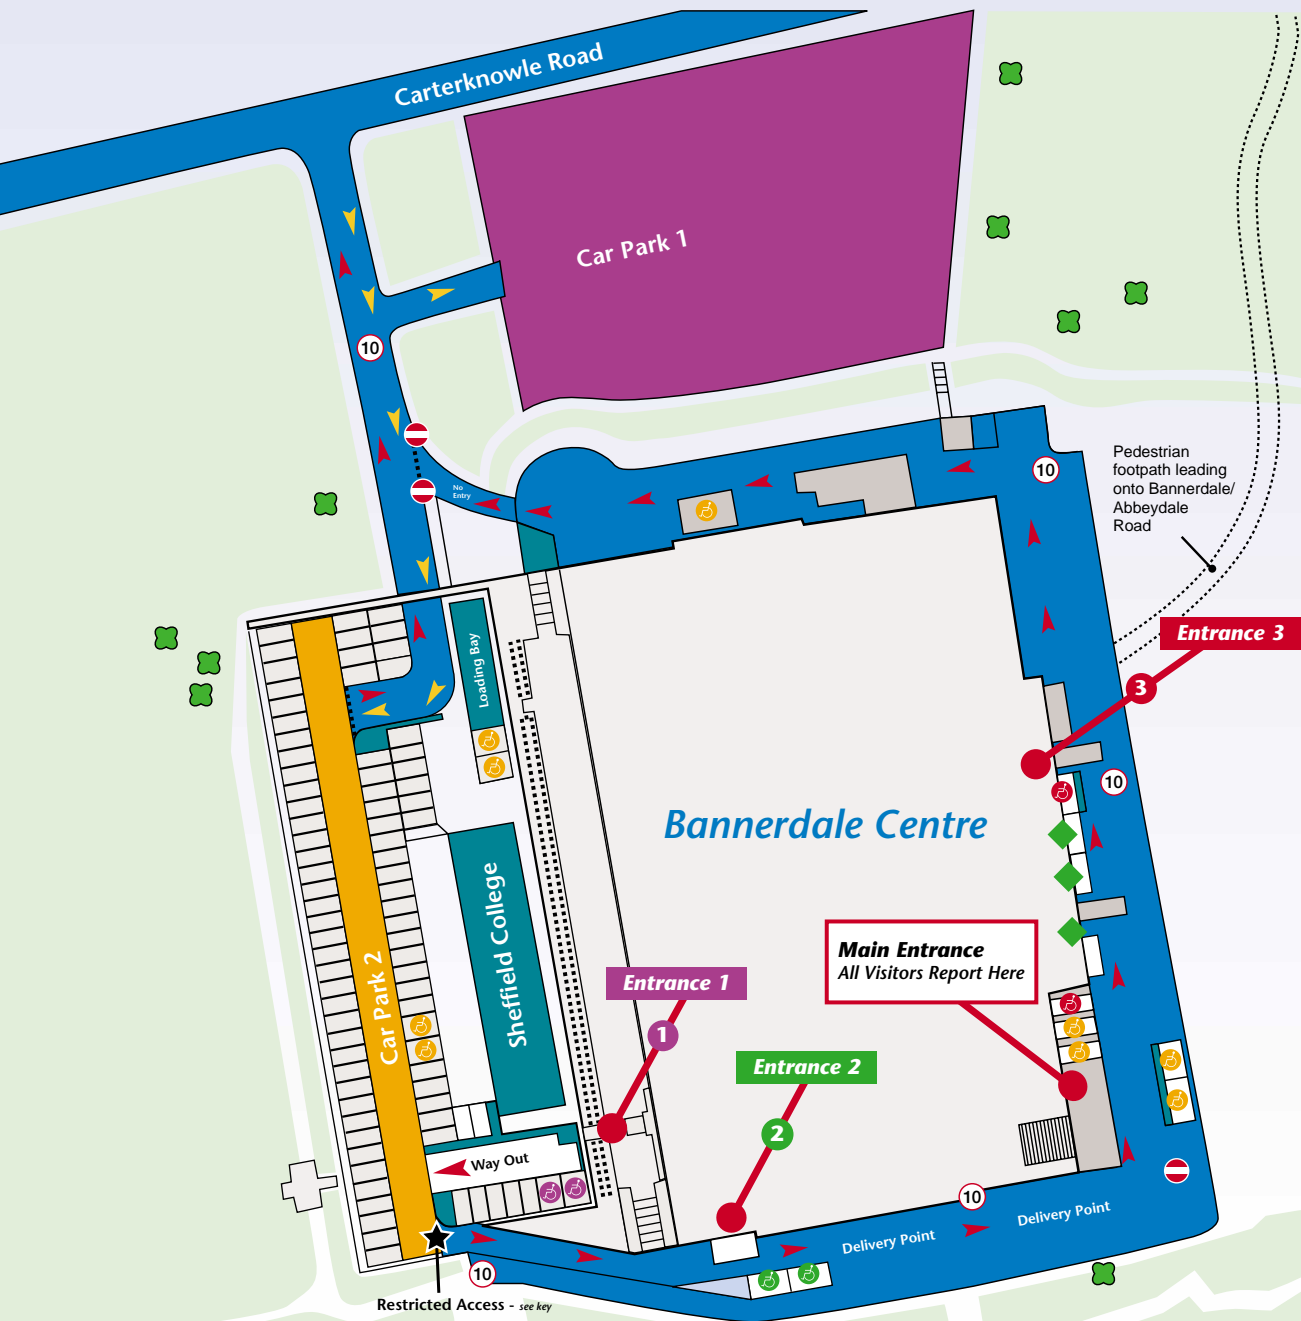

### DIRECTIONS FROM M1 NORTH

Exit M1 at Junction 33. Follow A630.

After 3 miles turn left at sign for B6200, Mosborough, Ring Road Services (shortly before bridge over A630). Do not take B6200, but follow slip road, running parallel to A630, up to higher level roundabout and turn left at Little Chef onto Ring Road A6102. (Prince of Wales Road).

Follow the Ring Road for approximately 4.5 miles (Road name changes to Ridgeway Road, then Norton Avenue, then Bochum Parkway)

At 3rd roundabout, take 2nd exit (straight ahead) B6054

Take first right, approx 200yards off roundabout (signposted Beauchief)

## Key

- 10mph Speed Limit
- Traffic Exit Route
- Traffic Entry Route
- No Entry
- Disabled Parking, Schools Library Service drop off point, Sheffield Music Service & Deliveries only
- Car Park 1
- Car Park 2
- Accessible Car Parking\*
- Schools Library Service Loading & Parking