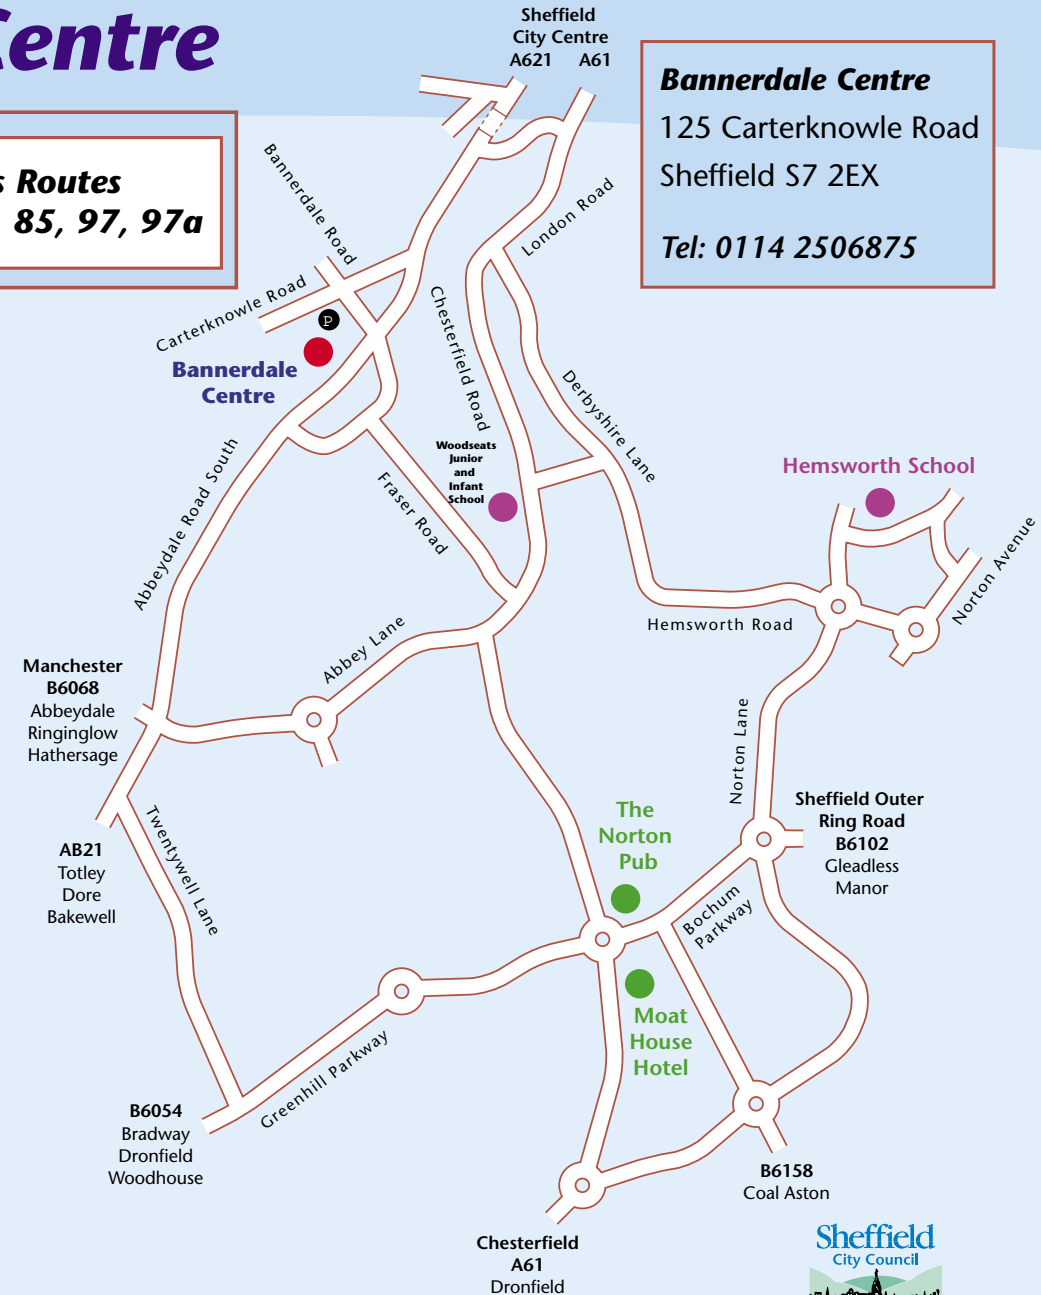

### DIRECTIONS FROM M1 NORTH

Exit M1 at Junction 33. Follow A630.

After 3 miles turn left at sign for B6200, Mosborough, Ring Road Services (shortly before bridge over A630). Do not take B6200, but follow slip road, running parallel to A630, up to higher level roundabout and turn left at Little Chef onto Ring Road A6102. (Prince of Wales Road).

Follow the Ring Road for approximately 4.5 miles (Road name changes to Ridgeway Road, then Norton Avenue, then Bochum Parkway)

At 3rd roundabout, take 2nd exit (straight ahead) B6054

Take first right, approx 200yards off roundabout (signposted Beauchief)

Continue to next roundabout (approx 1.5 miles) and turn left onto Abbey Lane (B6068) signposted Bakewell A621.

Continue to the traffic lights (approx 1 mile) and turn right onto Abbeydale Road South - (A621) signposted Millhouses.

Continue for approx 2 miles to 3rd set of traffic lights. Turn left here into Bannerdale Road, drive to the crossroads and turn left onto Carterknowle Road (Carterknowle School is on the left) approx 200 yards up the road, turn left onto the access road (signed Bannerdale Centre) – parking is available off the slip road on the left of the access road and to the rear of the building.